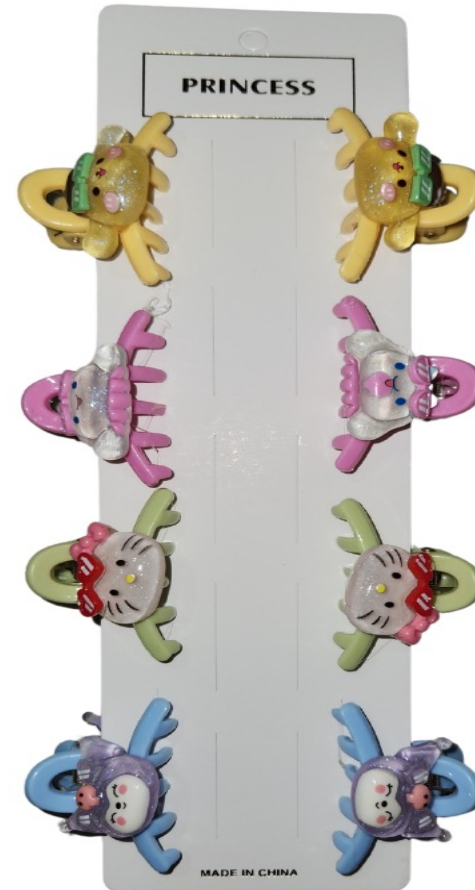

PINZA GRANDE AMIGOS HELLO KITTY.

**\$2.400**

PINZA PEQUE X5 AMIGOS HELLO KITTY.

**\$1.300**

PINZA DIENTES X5 AMIGOS HELLO  
KITTY. \$1.500

GANCHO MEDIANO X5 AMIGOS HELLO  
KITTY. \$1.900

GANCHO PEQUEÑO X5 AMIGOS HELLO  
KITTY. \$1.900